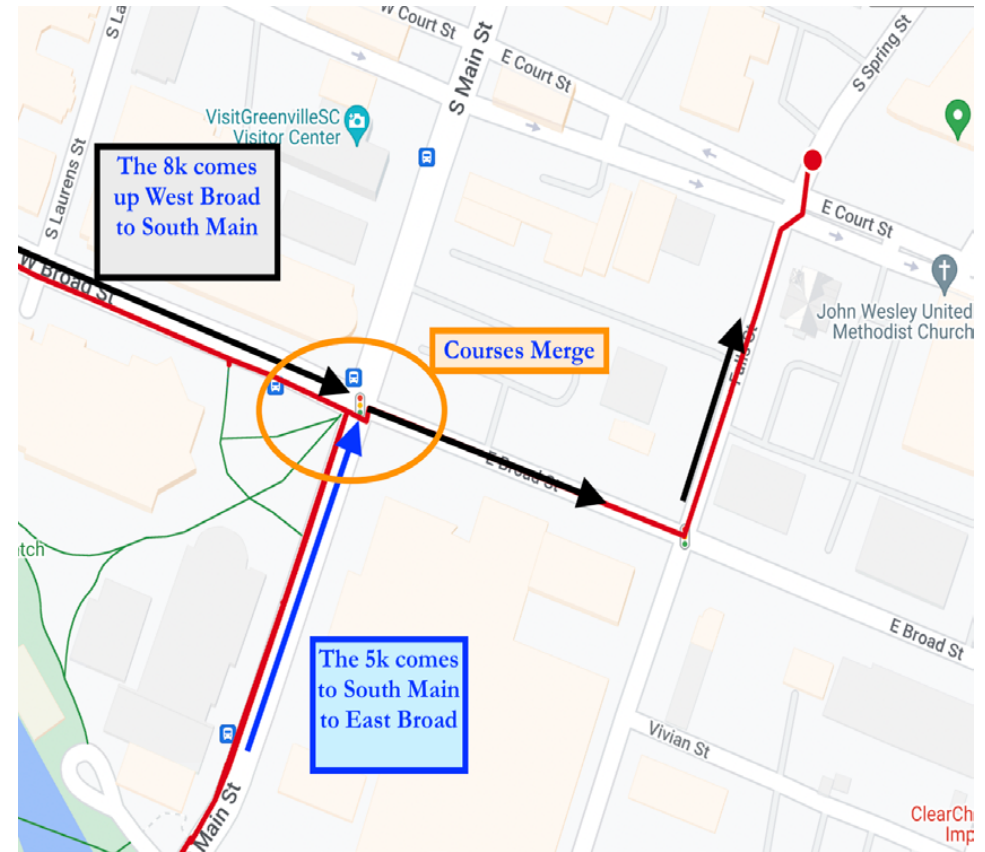

Course Merge