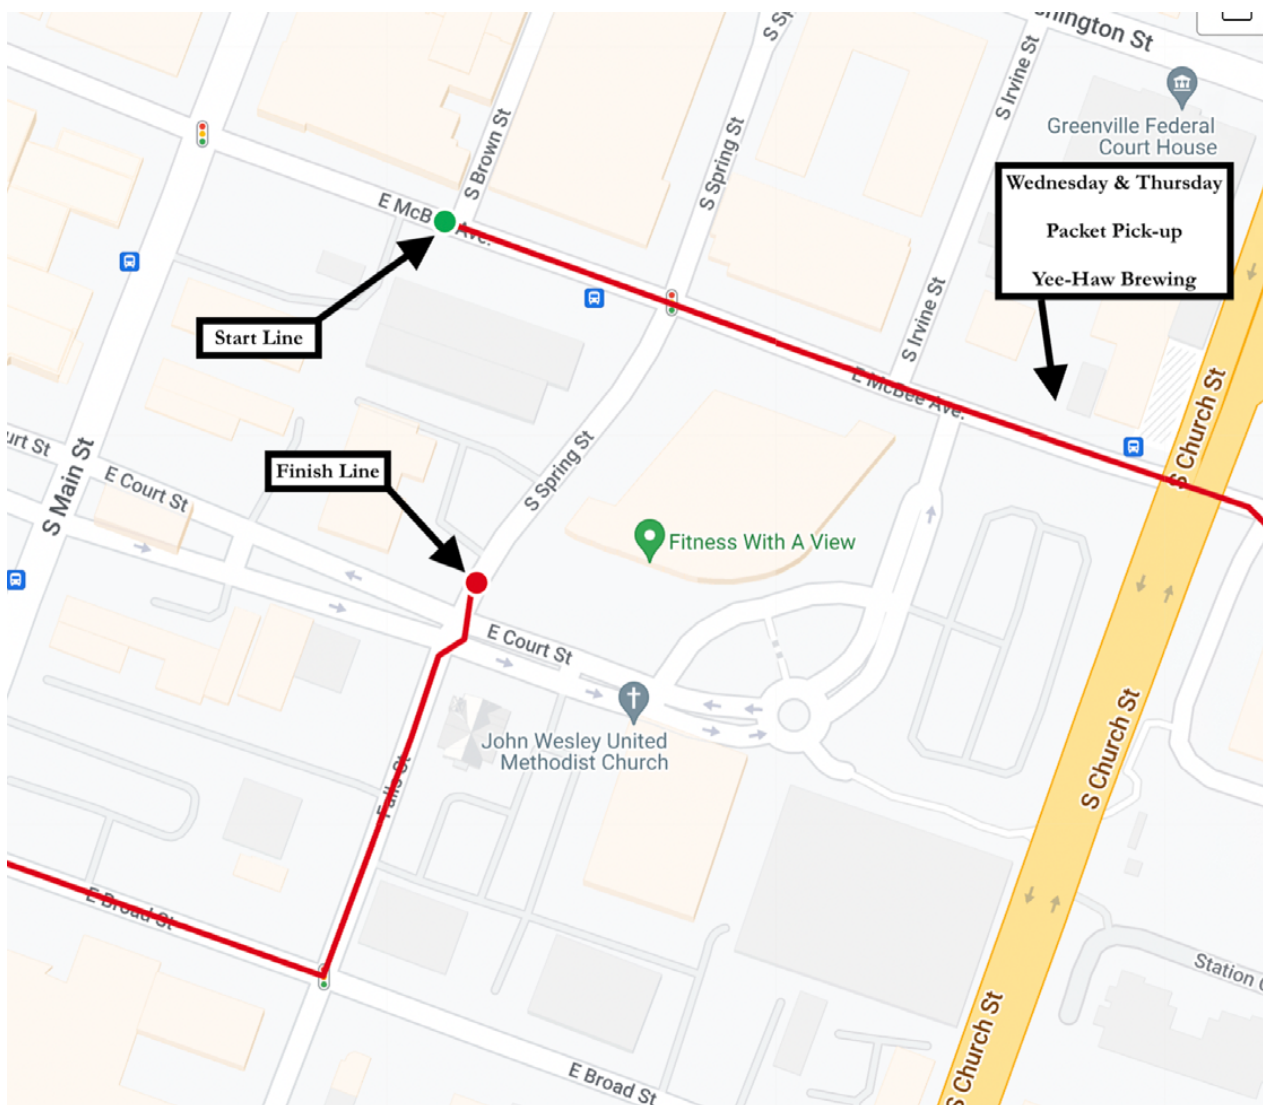

TreesUpstate Turkey Day Run

Venue Map

TreesUpstate Turkey Day Run

Post Race Food and Water Sponsored by Publix

Start Line: on E. McBee near Brown St

Finish Line: on Spring Street near E Court Street

Post Race Food & Water: Past Finish Line on Spring Street

Restrooms: Spring Street

Packet Pick-up Wednesday & Thursday Yee-Haw Brewing 207 E. McBee Ave., Greenville SC 29601

First Aid - Near the Finish Line

COMMUNITY JOURNALS

WE INSPIRE. WE INFORM. WE CONNECT. WE DELIVER.

*PHSRT is the Prisma Health Swamp Rabbit Trail

Street Name:	From:	To:	Time:
Start: E. McBee Ave	Brown Street	S Main St	5am to 10am
Finish: Spring St	E. Court St	E. McBee	5am to 12pm
S. Main Street	W/E Washington	W/E Court Street	7:30am to 8:45am
E. McBee Ave	S Laurens	E. Washington	7:30am to 8:45am
E. Washington	E. McBee	Cleveland Park Dr	8am to 10am
Cleveland Park Dr	E. Washington	McDaniel Ave	8am to 10am
Ridgeland	Cleveland Park Dr	Cleveland St.	8am to 10am
Furman College Way	Church St Overpass	University Street	8am to 10am
University Street	Furman College Way	Augusta St	8am to 10am
Augusta St	University Street	S. Main Street	8am to 10am
S. Main St	Augusta St	E. Court St	8am to 10am
Willard	@ SRT Intersections	@ SRT Intersections	8am to 10am
PHSRT	Cleveland St	Willard	8am to 10am
PHSRT	Willard	the Commons	8am to 10am
Wellborn	PHSRT	S. Hudson	8am to 10am
S. Hudson	Welborn	Gibbs	8am to 10am
Gibbs	S. Hudson	Westfield	8am to 10am
Westfield	Gibbs	W Broad	8am to 10am
W Broad	Westfield	S. Main	8am to 10am
S. Main	W Broad	E. Court	8am to 10am
E. Court	S. Main St	Spring St	8am to 10am

5K Fun Run & Walk Directions & Turns

1. Start Line: E. McBee near the intersection with Brown Street.

2. Straight on E. Washington

3. Right on Cleveland Park Dr

4. Left on Ridgeland

5. Across Cleveland Street