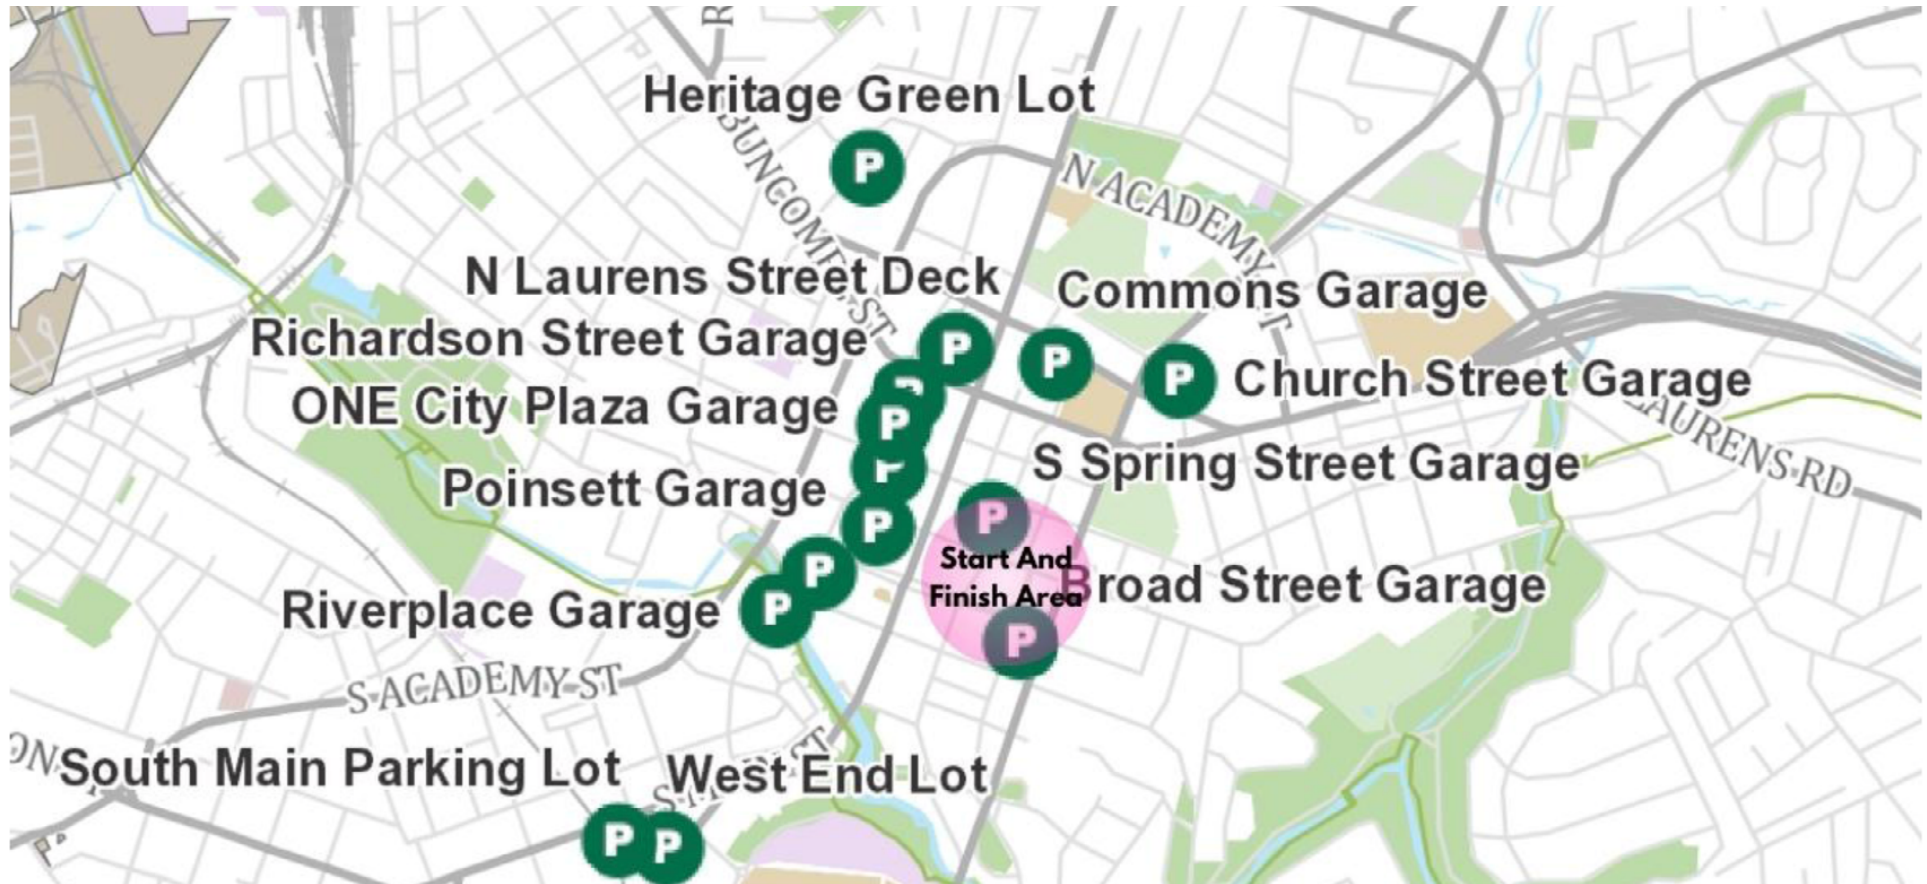

Parking Information

City of Greenville lots & on street parking are free on Thanksgiving Day!

Private lots and private parking garages are not free.