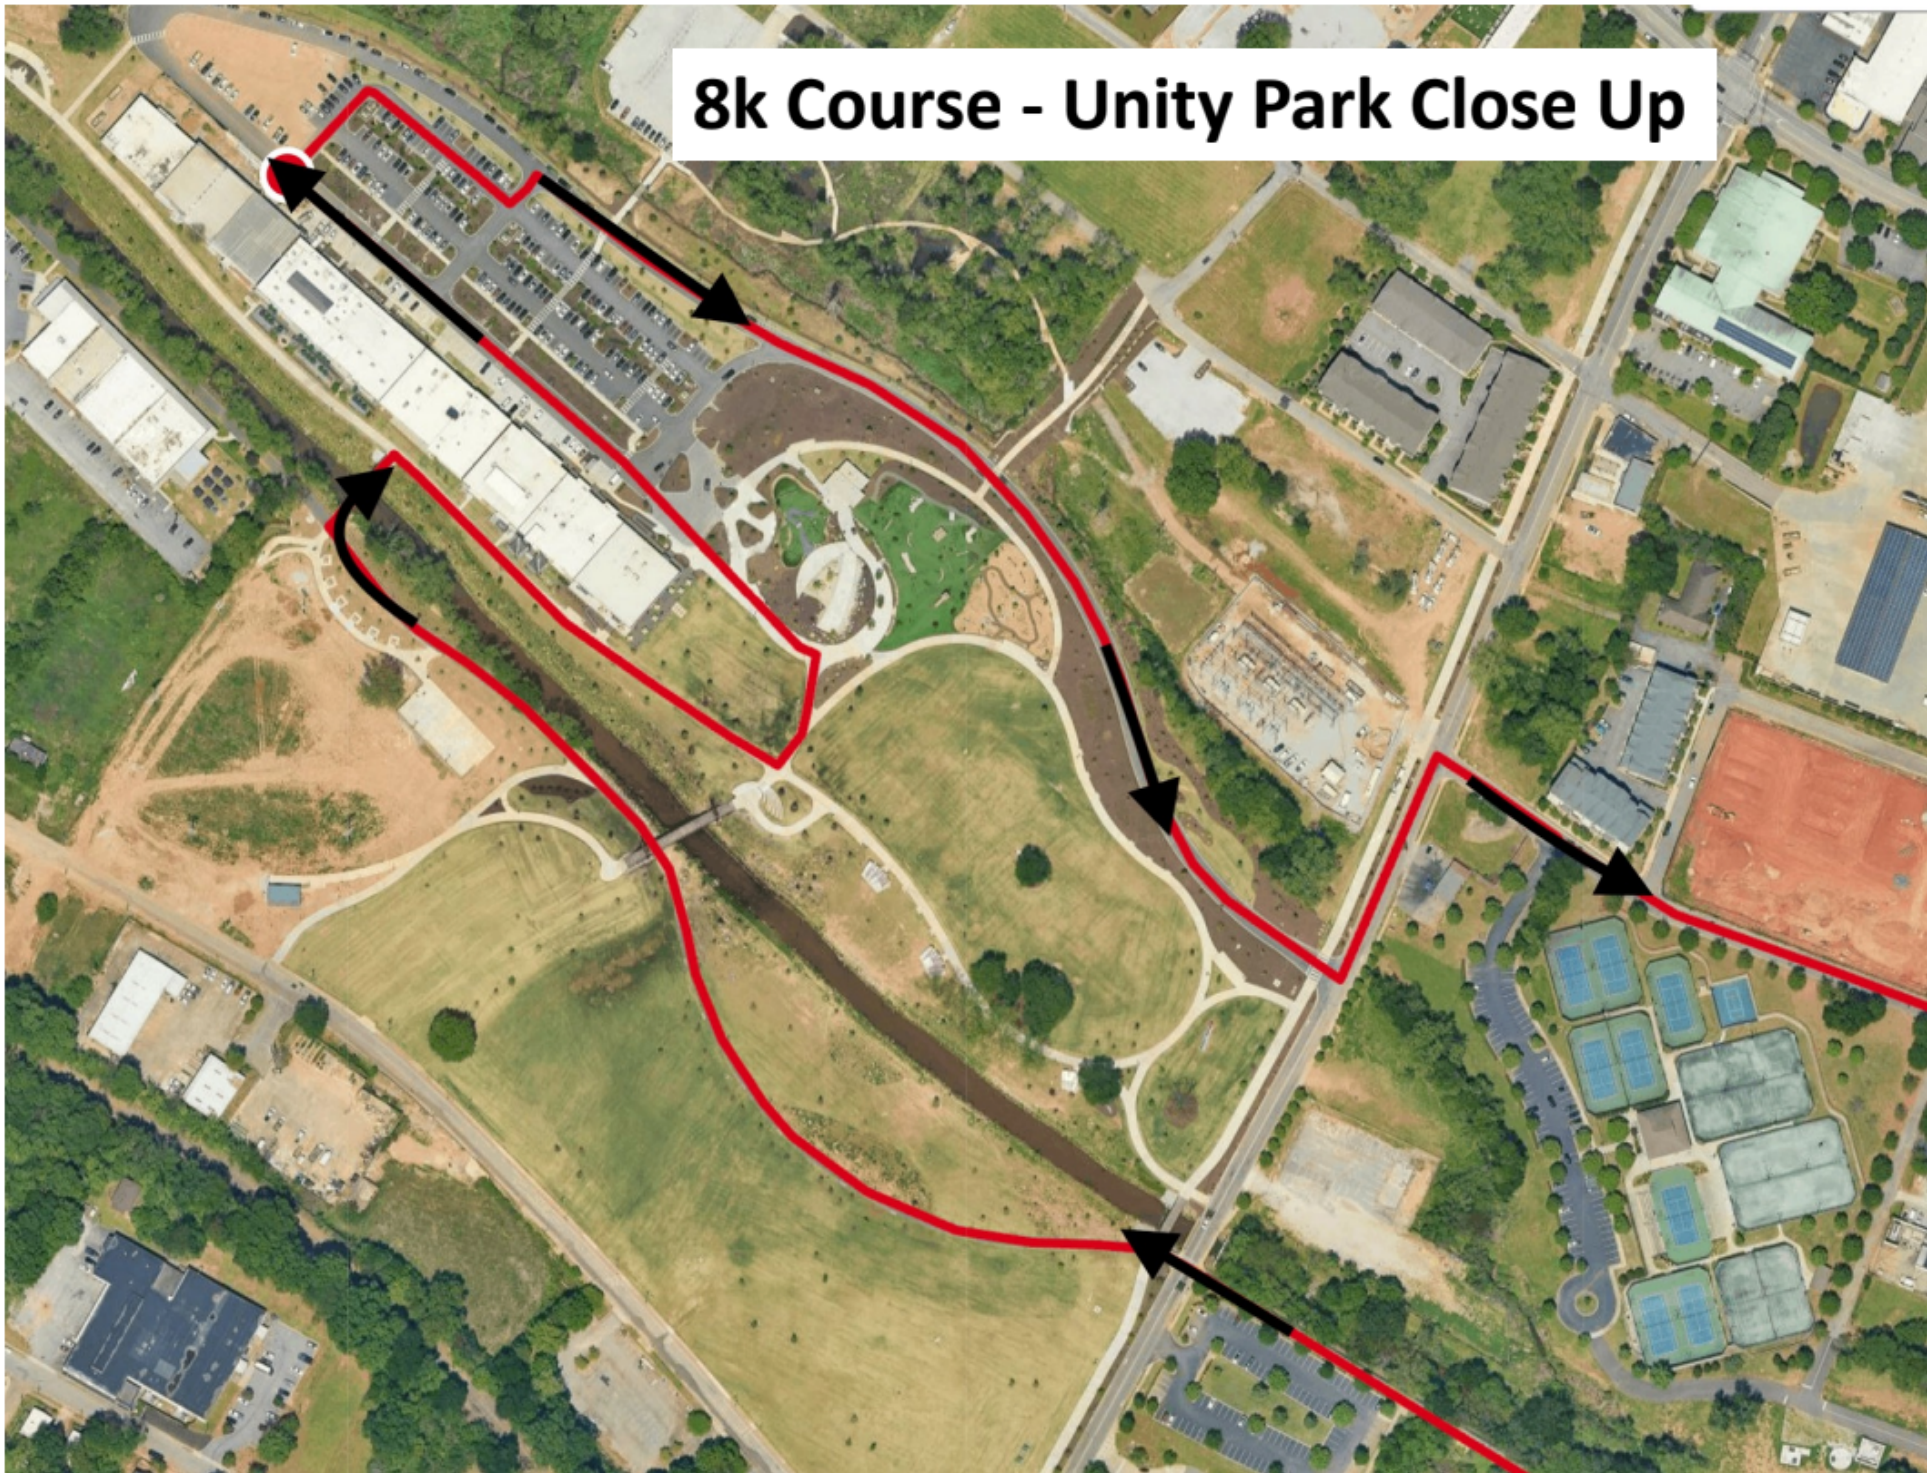

PRESENTED BY

8:00am Start | 8K Run | Course Map

8k Course - Unity Park Close Up

WE LIVE, WORK, AND PLAY WHERE YOU LIVE, WORK, AND PLAY.

We drive the same roads, drink the same water, and live in the same communities as you. Because of our local ties, we have a true understanding of the people, needs, and resources in Greenville.