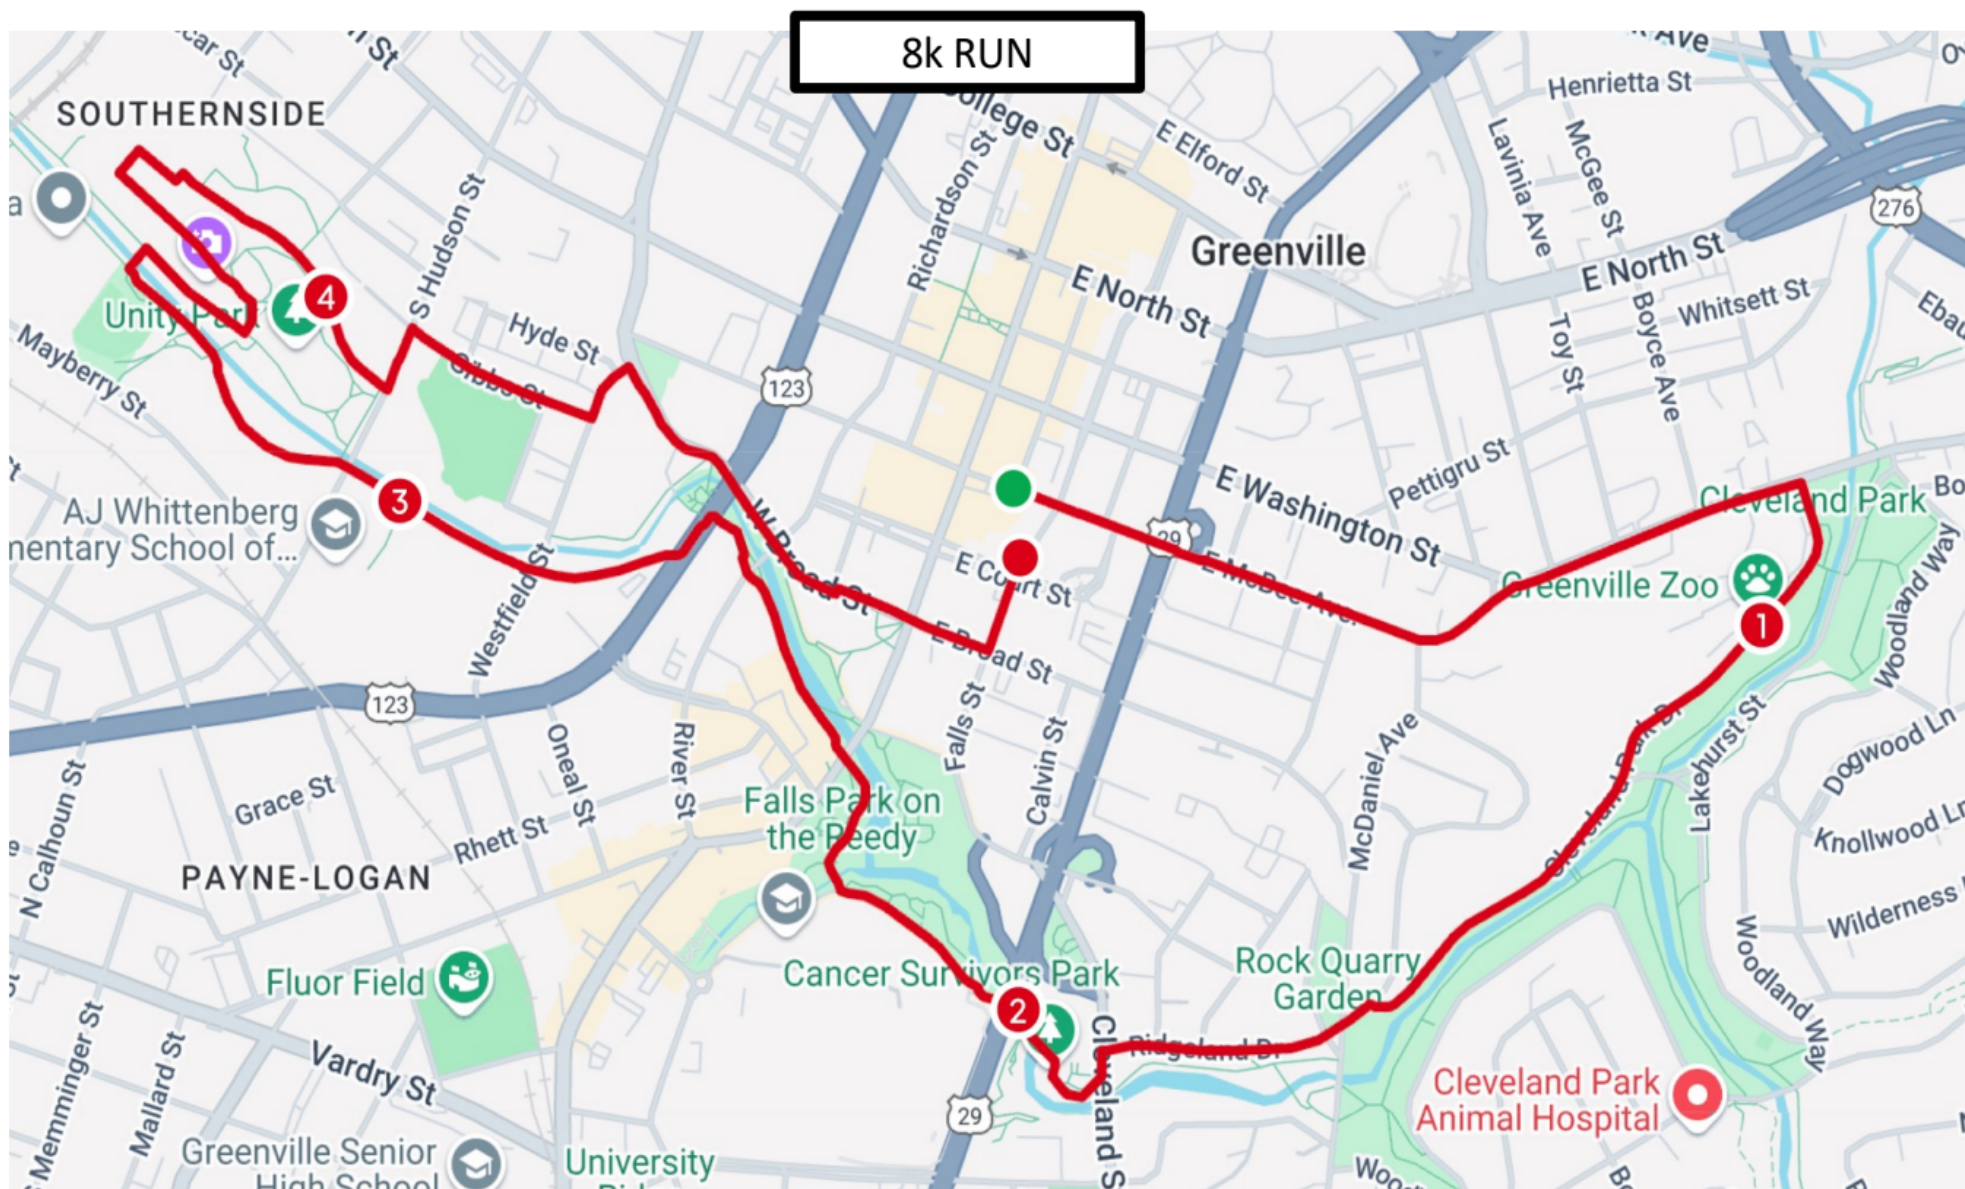

8:00am Start | 8K Run | Course Map