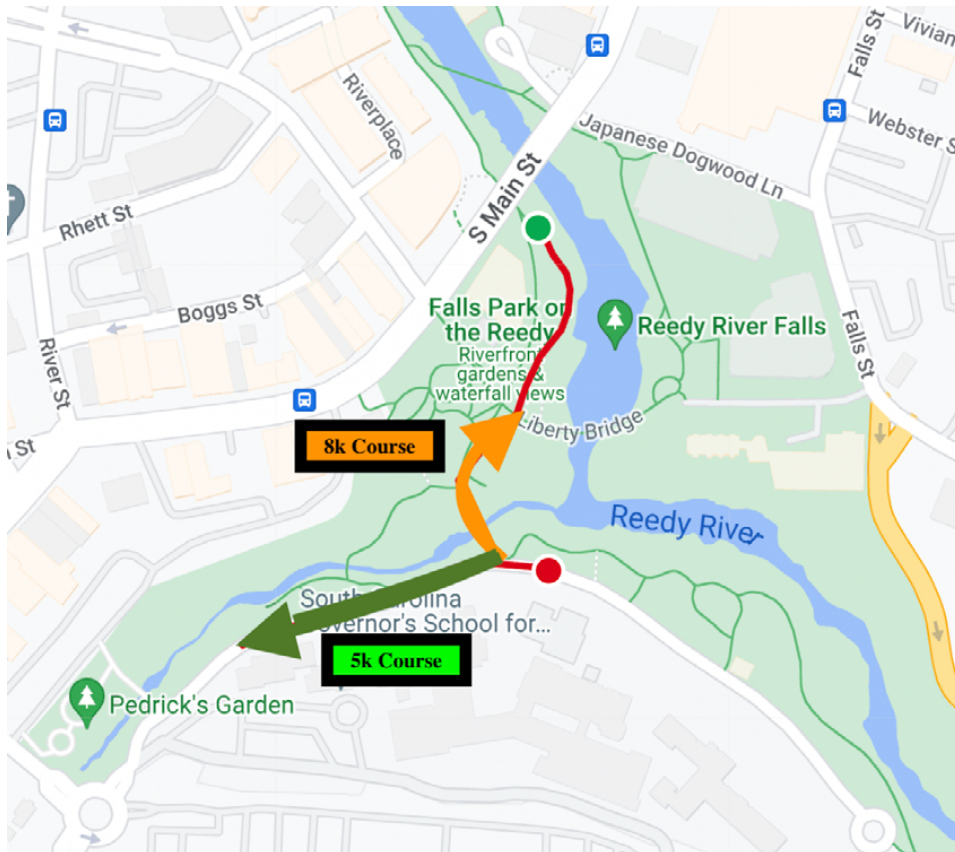

Course Split